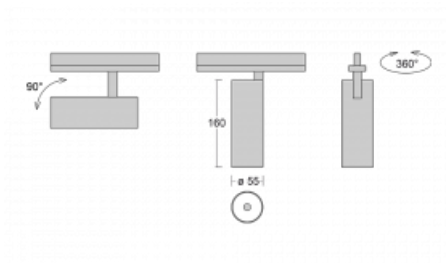

Luminaire

Vali55-T

178-600W-10GDE/930, W

If you are looking for a really decent looking cylindrical track luminaire of small dimensions with a high quality aluminium construction and good light parameters, there is not much to think about – Vali55-T will be just for you. You will use it mainly to illuminate smaller sales areas such as showcases or a specific product. Vali55-T can also illuminate art objects and in some cases they can also be used in households. The luminaires have been fitted with adapters for the 3-phase Global Track from Nordic Aluminium.

Technical drawing

Type of installation	3 circuit track
Light distribution	Direct
Luminaire shape	Circular
Colour of the luminaires	White
Material	Aluminium
Lifetime	L80/B20 50 000 hours
Warranty	5 years
Description of luminaires	Luminaire 3 circuit track
Dimensions	ø 55 mm × 160 mm
Weight	0.5 kg
Light source	LED MODUL
Type of optical system	Reflector
Luminous flux*	1200 lm
Colour Temperature	3000 K warm white
Luminous efficacy	88 lm/W
MacAdam Light source	3
Colour rendering index	90
Beam angle	68°
UGR max. X=4H Y=8H, ρ=70,50,20	23.2