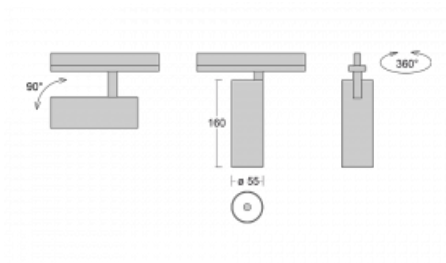

Luminaire

Vali55-T

178-600W-10GDE/930, W

If you are looking for a really decent looking cylindrical track luminaire of small dimensions with a high quality aluminium construction and good light parameters, there is not much to think about – Vali55-T will be just for you. You will use it mainly to illuminate smaller sales areas such as showcases or a specific product. Vali55-T can also illuminate art objects and in some cases they can also be used in households. The luminaires have been fitted with adapters for the 3-phase Global Track from Nordic Aluminium.

Technical drawing

Type of installation	3 circuit track
Light distribution	Direct
Luminaire shape	Circular
Colour of the luminaires	White
Material	Aluminium
Lifetime	L80/B20 50 000 hours
Warranty	5 years
Description of luminaires	Luminaire 3 circuit track
Dimensions	ø 55 mm × 160 mm
Weight	0.5 kg
Light source	LED MODUL
DIR optical system	Reflector
Luminous flux*	1200 lm
Colour Temperature	3000 K warm white
Luminous efficacy	88 lm/W
MacAdam Light source	3
Colour rendering index	90
Beam angle	68°
UGR max. X=4H Y=8H, ρ=70,50,20	23.2