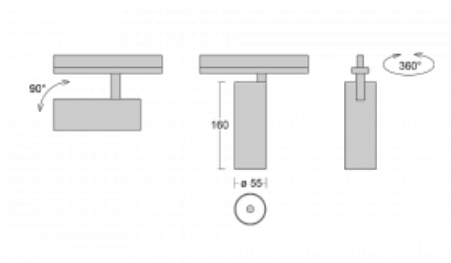

Technical drawing

Type of installation	3 circuit track
Light distribution	Direct
Luminaire shape	Circular
Colour of the luminaires	White
Material	Aluminium
Lifetime	L80/B20 50 000 hours
Warranty	5 years
Description of luminaires	Luminaire 3 circuit track
Dimensions	ø 55 mm × 160 mm
Weight	0.5 kg
Light source	LED MODUL
Type of optical system	Reflector
Luminous flux*	1250 lm
Colour Temperature	4000 K cool white
Luminous efficacy	92 lm/W
MacAdam Light source	3
Colour rendering index	90
Beam angle	68°
UGR max. X=4H Y=8H, ρ=70,50,20	23.3