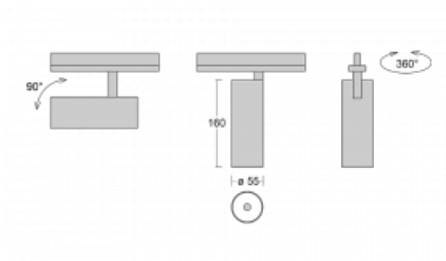

Technical drawing

Type of installation	3 circuit track
Light distribution	Direct
Luminaire shape	Circular
Colour of the luminaires	Black
Material	Aluminium
Lifetime	L80/B20 50 000 hours
Warranty	5 years
Description of luminaires	Luminaire 3 circuit track
Dimensions	ø 55 mm × 160 mm
Weight	0.5 kg
Light source	LED MODUL
Type of optical system	Reflector
Luminous flux*	1250 lm
Colour Temperature	4000 K cool white
Luminous efficacy	92 lm/W
MacAdam Light source	3
Colour rendering index	90
Beam angle	68°
UGR max. X=4H Y=8H, ρ=70,50,20	23.3