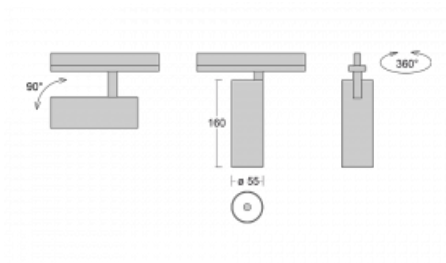

Luminaire

Vali55-T

178-600W-10GDD/930, W

If you are looking for a really decent looking cylindrical track luminaire of small dimensions with a high quality aluminium construction and good light parameters, there is not much to think about – Vali55-T will be just for you. You will use it mainly to illuminate smaller sales areas such as showcases or a specific product. Vali55-T can also illuminate art objects and in some cases they can also be used in households. The luminaires have been fitted with adapters for the 3-phase Global Track from Nordic Aluminium.

Technical drawing

Type of installation	3 circuit track
Light distribution	Direct
Luminaire shape	Circular
Colour of the luminaires	White
Material	Aluminium
Lifetime	L80/B20 50 000 hours
Warranty	5 years
Description of luminaires	Luminaire 3 circuit track
Dimensions	ø 55 mm × 160 mm
Weight	0.5 kg
Light source	LED MODUL
DIR optical system	Reflector
Luminous flux*	1200 lm
Colour Temperature	3000 K warm white
Luminous efficacy	88 lm/W
MacAdam Light source	3
Colour rendering index	90
Beam angle	68°
UGR max. X=4H Y=8H, ρ=70,50,20	23.2