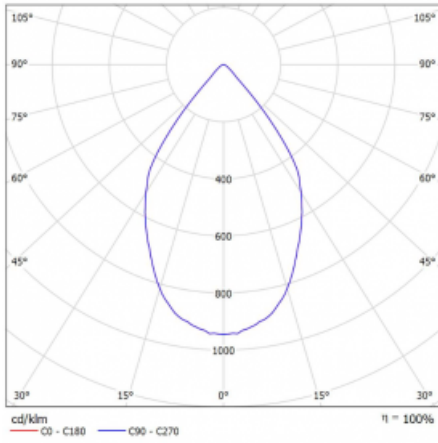

Curve

Luminaire power input* 13.6 W

Connection of the luminaires DALI

Electrical voltage 220-240V

Frequency 50/60Hz

☐ CE IP 20

*±10 %