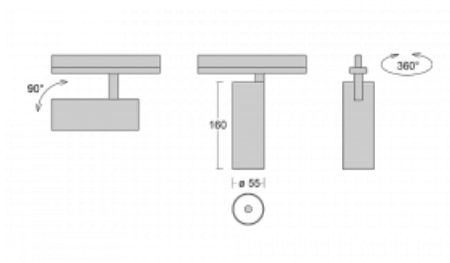

Technical drawing

Type of installation	3 circuit track
Light distribution	Direct
Luminaire shape	Circular
Colour of the luminaires	Black
Material	Aluminium
Lifetime	L80/B20 50 000 hours
Warranty	5 years
Description of luminaires	Luminaire 3 circuit track
Dimensions	ø 55 mm × 160 mm
Weight	0.5 kg
Light source	LED MODUL
Type of optical system	Reflector
Luminous flux*	1750 lm
Colour Temperature	4000 K cool white
Luminous efficacy	88 lm/W
MacAdam Light source	3
Colour rendering index	90
Beam angle	27°
UGR max. X=4H Y=8H, ρ=70,50,20	22