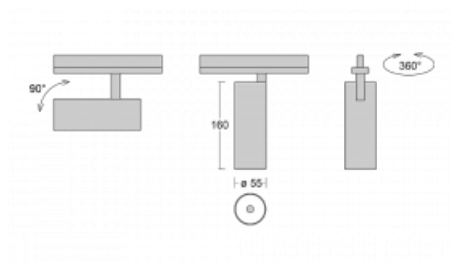

Technical drawing

Type of installation	3 circuit track
Light distribution	Direct
Luminaire shape	Circular
Colour of the luminaires	White
Material	Aluminium
Lifetime	L80/B20 50 000 hours
Warranty	5 years
Description of luminaires	Luminaire 3 circuit track
Dimensions	ø 55 mm × 160 mm
Weight	0.5 kg
Light source	LED MODUL
Type of optical system	Reflector
Luminous flux*	1650 lm
Colour Temperature	3000 K warm white
Luminous efficacy	83 lm/W
MacAdam Light source	3
Colour rendering index	90
Beam angle	27°
UGR max. X=4H Y=8H, ρ=70,50,20	21.8