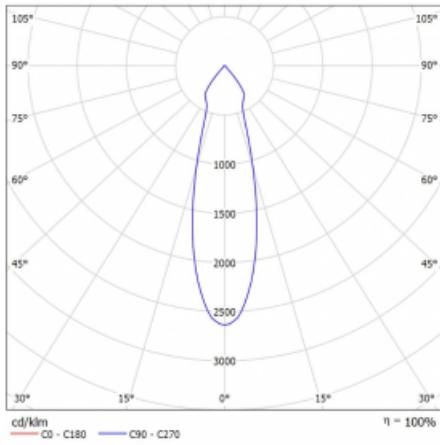

Curve

Luminaire power input* 20 W

Connection of the luminaires ON/OFF

Electrical voltage 220-240V

Frequency 50/60Hz

☐ CE IP 20

*±10 %