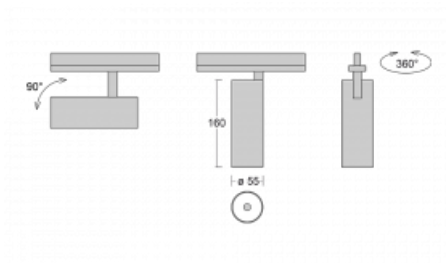

Luminaire

Vali55-T

178-600U-10GGD/940, S

If you are looking for a really decent looking cylindrical track luminaire of small dimensions with a high quality aluminium construction and good light parameters, there is not much to think about – Vali55-T will be just for you. You will use it mainly to illuminate smaller sales areas such as showcases or a specific product. Vali55-T can also illuminate art objects and in some cases they can also be used in households. The luminaires have been fitted with adapters for the 3-phase Global Track from Nordic Aluminium.

Technical drawing

Type of installation	3 circuit track
Light distribution	Direct
Luminaire shape	Circular
Colour of the luminaires	Silver
Material	Aluminium
Lifetime	L80/B20 50 000 hours
Warranty	5 years
Description of luminaires	Luminaire 3 circuit track
Dimensions	ø 55 mm × 160 mm
Weight	0.5 kg
Light source	LED MODUL
Type of optical system	Reflector
Luminous flux*	1750 lm
Colour Temperature	4000 K cool white
Luminous efficacy	88 lm/W
MacAdam Light source	3
Colour rendering index	90
Beam angle	27°
UGR max. X=4H Y=8H, ρ=70,50,20	22