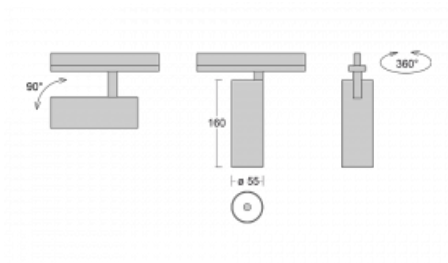

Luminaire

Vali55-T

178-600U-10GDE/940, S

If you are looking for a really decent looking cylindrical track luminaire of small dimensions with a high quality aluminium construction and good light parameters, there is not much to think about – Vali55-T will be just for you. You will use it mainly to illuminate smaller sales areas such as showcases or a specific product. Vali55-T can also illuminate art objects and in some cases they can also be used in households. The luminaires have been fitted with adapters for the 3-phase Global Track from Nordic Aluminium.

Technical drawing

Type of installation	3 circuit track
Light distribution	Direct
Luminaire shape	Circular
Colour of the luminaires	Silver
Material	Aluminium
Lifetime	L80/B20 50 000 hours
Warranty	5 years
Description of luminaires	Luminaire 3 circuit track
Dimensions	ø 55 mm × 160 mm
Weight	0.5 kg
Light source	LED MODUL
Type of optical system	Reflector
Luminous flux*	1250 lm
Colour Temperature	4000 K cool white
Luminous efficacy	92 lm/W
MacAdam Light source	3
Colour rendering index	90
Beam angle	27°
UGR max. X=4H Y=8H, ρ=70,50,20	20.8