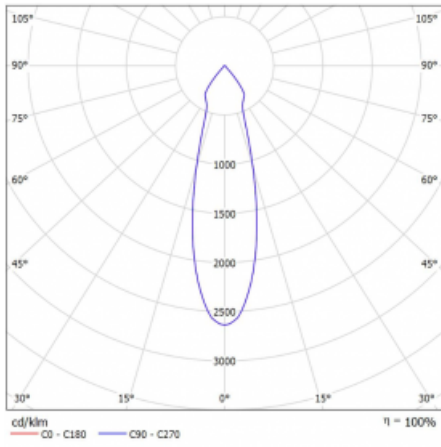

Curve

Luminaire power input* 13.6 W

Connection of the luminaires ON/OFF

Electrical voltage 220-240V

Frequency 50/60Hz

CE IP 20

*±10 %