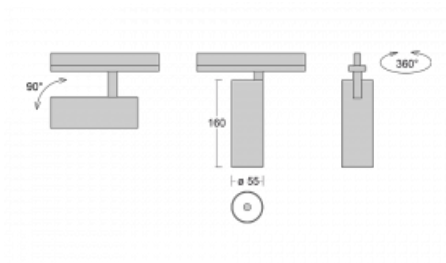

Luminaire

Vali55-T

178-600U-10GDE/940, B

If you are looking for a really decent looking cylindrical track luminaire of small dimensions with a high quality aluminium construction and good light parameters, there is not much to think about – Vali55-T will be just for you. You will use it mainly to illuminate smaller sales areas such as showcases or a specific product. Vali55-T can also illuminate art objects and in some cases they can also be used in households. The luminaires have been fitted with adapters for the 3-phase Global Track from Nordic Aluminium.

Technical drawing

Type of installation	3 circuit track
Light distribution	Direct
Luminaire shape	Circular
Colour of the luminaires	Black
Material	Aluminium
Lifetime	L80/B20 50 000 hours
Warranty	5 years
Description of luminaires	Luminaire 3 circuit track
Dimensions	ø 55 mm × 160 mm
Weight	0.5 kg
Light source	LED MODUL
Type of optical system	Reflector
Luminous flux*	1250 lm
Colour Temperature	4000 K cool white
Luminous efficacy	92 lm/W
MacAdam Light source	3
Colour rendering index	90
Beam angle	27°
UGR max. X=4H Y=8H, ρ=70,50,20	20.8