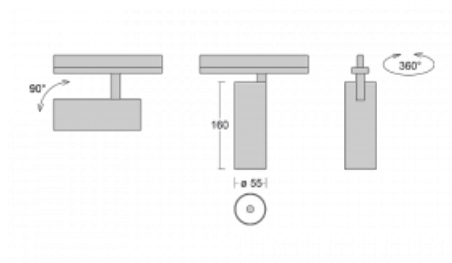

Technical drawing

Type of installation	3 circuit track
Light distribution	Direct
Luminaire shape	Circular
Colour of the luminaires	Black
Material	Aluminium
Lifetime	L80/B20 50 000 hours
Warranty	5 years
Description of luminaires	Luminaire 3 circuit track
Dimensions	ø 55 mm × 160 mm
Weight	0.5 kg
Light source	LED MODUL
Type of optical system	Reflector
Luminous flux*	1200 lm
Colour Temperature	3000 K warm white
Luminous efficacy	88 lm/W
MacAdam Light source	3
Colour rendering index	90
Beam angle	27°
UGR max. X=4H Y=8H, ρ=70,50,20	20.7