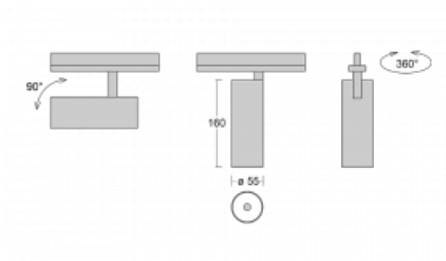

**Technical drawing**

Type of installation	3 circuit track
Light distribution	Direct
Luminaire shape	Circular
Colour of the luminaires	White
Material	Aluminium
Lifetime	L80/B20 50 000 hours
Warranty	5 years
Description of luminaires	Luminaire 3 circuit track
Dimensions	ø 55 mm × 160 mm
Weight	0.5 kg
Light source	LED MODUL
Type of optical system	Reflector
Luminous flux*	1250 lm
Colour Temperature	4000 K cool white
Luminous efficacy	92 lm/W
MacAdam Light source	3
Colour rendering index	90
Beam angle	27°
UGR max. X=4H Y=8H, ρ=70,50,20	20.8