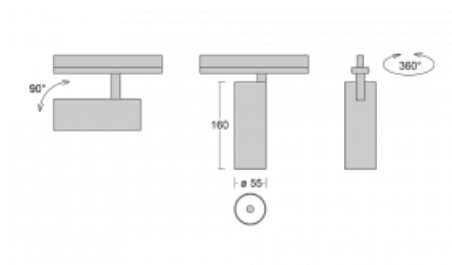

Technical drawing

Type of installation	3 circuit track
Light distribution	Direct
Luminaire shape	Circular
Colour of the luminaires	White
Material	Aluminium
Lifetime	L80/B20 50 000 hours
Warranty	5 years
Description of luminaires	Luminaire 3 circuit track
Dimensions	ø 55 mm × 160 mm
Weight	0.5 kg
Light source	LED MODUL
DIR optical system	Reflector
Luminous flux*	1250 lm
Colour Temperature	4000 K cool white
Luminous efficacy	92 lm/W
MacAdam Light source	3
Colour rendering index	90
Beam angle	27°
UGR max. X=4H Y=8H, ρ=70,50,20	20.8