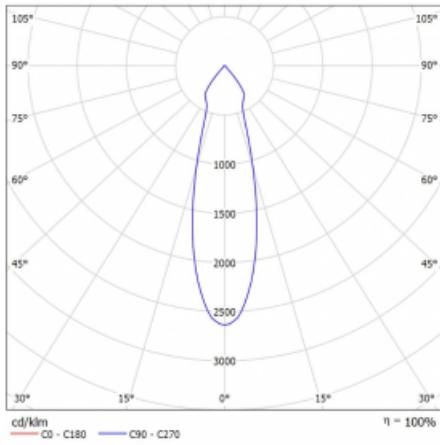

Technical drawing

Type of installation	3 circuit track
Light distribution	Direct
Luminaire shape	Circular
Colour of the luminaires	White
Material	Aluminium
Lifetime	L80/B20 50 000 hours
Warranty	5 years
Description of luminaires	Luminaire 3 circuit track
Dimensions	ø 55 mm × 160 mm
Weight	0.5 kg
Light source	LED MODUL
DIR optical system	Reflector
Luminous flux*	1250 lm
Colour Temperature	4000 K cool white
Luminous efficacy	92 lm/W
MacAdam Light source	3
Colour rendering index	90
Beam angle	27°
UGR max. X=4H Y=8H, ρ=70,50,20	20.8

Curve

Luminaire power input* 13.6 W

Connection of the luminaires DALI

Electrical voltage 220-240V

Frequency 50/60Hz

☐ CE IP 20

*±10 %

Downloads