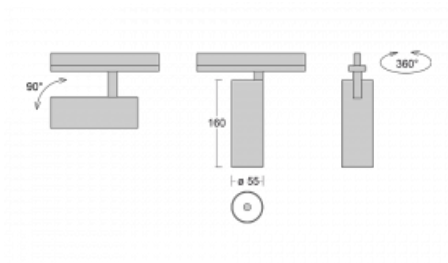

Luminaire

Vali55-T

178-600U-10GDD/930, S

If you are looking for a really decent looking cylindrical track luminaire of small dimensions with a high quality aluminium construction and good light parameters, there is not much to think about – Vali55-T will be just for you. You will use it mainly to illuminate smaller sales areas such as showcases or a specific product. Vali55-T can also illuminate art objects and in some cases they can also be used in households. The luminaires have been fitted with adapters for the 3-phase Global Track from Nordic Aluminium.

Technical drawing

Type of installation	3 circuit track
Light distribution	Direct
Luminaire shape	Circular
Colour of the luminaires	Silver
Material	Aluminium
Lifetime	L80/B20 50 000 hours
Warranty	5 years
Description of luminaires	Luminaire 3 circuit track
Dimensions	ø 55 mm × 160 mm
Weight	0.5 kg
Light source	LED MODUL
Type of optical system	Reflector
Luminous flux*	1200 lm
Colour Temperature	3000 K warm white
Luminous efficacy	88 lm/W
MacAdam Light source	3
Colour rendering index	90
Beam angle	27°
UGR max. X=4H Y=8H, ρ=70,50,20	20.7