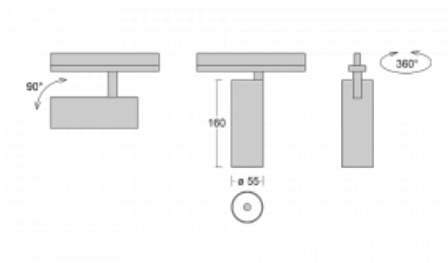

**Technical drawing**

Type of installation	3 circuit track
Light distribution	Direct
Luminaire shape	Circular
Colour of the luminaires	Black
Material	Aluminium
Lifetime	L80/B20 50 000 hours
Warranty	5 years
Description of luminaires	Luminaire 3 circuit track
Dimensions	ø 55 mm × 160 mm
Weight	0.5 kg
Light source	LED MODUL
Type of optical system	Reflector
Luminous flux*	1200 lm
Colour Temperature	3000 K warm white
Luminous efficacy	88 lm/W
MacAdam Light source	3
Colour rendering index	90
Beam angle	27°
UGR max. X=4H Y=8H, ρ=70,50,20	20.7