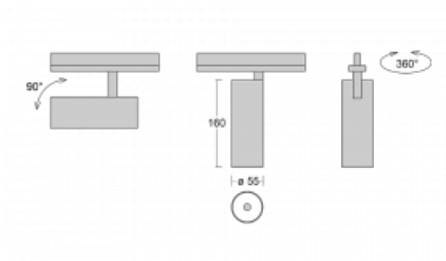

Technical drawing

Type of installation	3 circuit track
Light distribution	Direct
Luminaire shape	Circular
Colour of the luminaires	White
Material	Aluminium
Lifetime	L80/B20 50 000 hours
Warranty	5 years
Description of luminaires	Luminaire 3 circuit track
Dimensions	ø 55 mm × 160 mm
Weight	0.5 kg
Light source	LED MODUL
Type of optical system	Reflector
Luminous flux*	1750 lm
Colour Temperature	4000 K cool white
Luminous efficacy	88 lm/W
MacAdam Light source	3
Colour rendering index	90
Beam angle	17°
UGR max. X=4H Y=8H, ρ=70,50,20	22.1