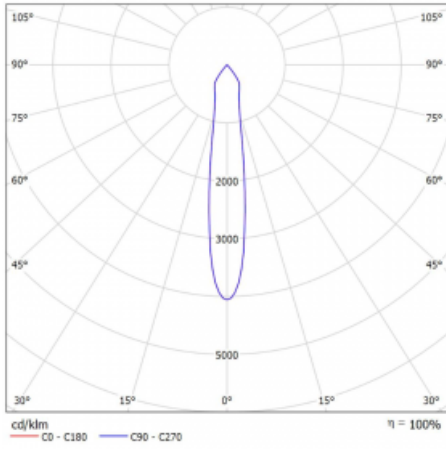

Curve

Luminaire power input* 20 W

Connection of the luminaires ON/OFF

Electrical voltage 220-240V

Frequency 50/60Hz

☐ CE IP 20

*±10 %