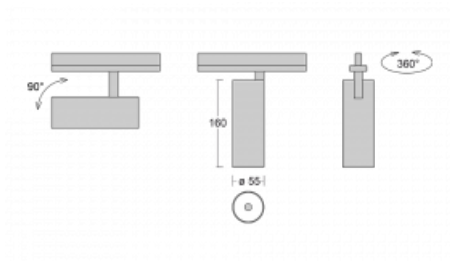

Technical drawing

Type of installation	3 circuit track
Light distribution	Direct
Luminaire shape	Circular
Colour of the luminaires	Silver
Material	Aluminium
Lifetime	L80/B20 50 000 hours
Warranty	5 years
Description of luminaires	Luminaire 3 circuit track
Dimensions	ø 55 mm × 160 mm
Weight	0.5 kg
Light source	LED MODUL
DIR optical system	Reflector
Luminous flux*	1650 lm
Colour Temperature	3000 K warm white
Luminous efficacy	83 lm/W
MacAdam Light source	3
Colour rendering index	90
Beam angle	17°
UGR max. X=4H Y=8H, ρ=70,50,20	21.9