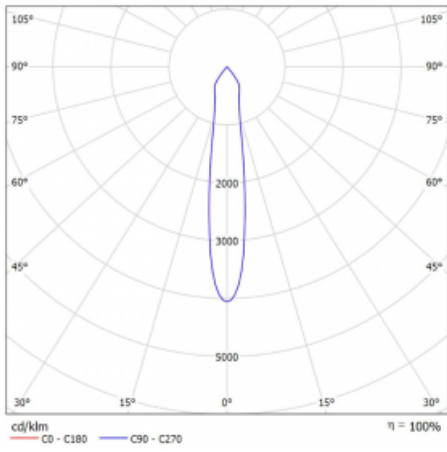

Curve

Luminaire power input* 20 W

Connection of the luminaires ON/OFF

Electrical voltage 220-240V

Frequency 50/60Hz

CE IP 20

* $\pm 10\%$