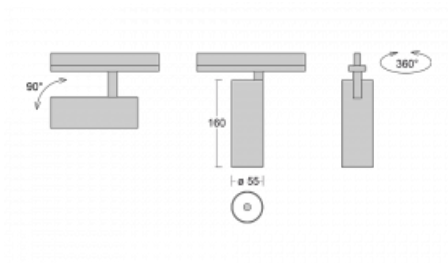

Luminaire

Vali55-T

178-600S-10GGE/930, B

If you are looking for a really decent looking cylindrical track luminaire of small dimensions with a high quality aluminium construction and good light parameters, there is not much to think about – Vali55-T will be just for you. You will use it mainly to illuminate smaller sales areas such as showcases or a specific product. Vali55-T can also illuminate art objects and in some cases they can also be used in households. The luminaires have been fitted with adapters for the 3-phase Global Track from Nordic Aluminium.

Technical drawing

Type of installation	3 circuit track
Light distribution	Direct
Luminaire shape	Circular
Colour of the luminaires	Black
Material	Aluminium
Lifetime	L80/B20 50 000 hours
Warranty	5 years
Description of luminaires	Luminaire 3 circuit track
Dimensions	ø 55 mm × 160 mm
Weight	0.5 kg
Light source	LED MODUL
Type of optical system	Reflector
Luminous flux*	1650 lm
Colour Temperature	3000 K warm white
Luminous efficacy	83 lm/W
MacAdam Light source	3
Colour rendering index	90
Beam angle	17°
UGR max. X=4H Y=8H, ρ=70,50,20	21.9