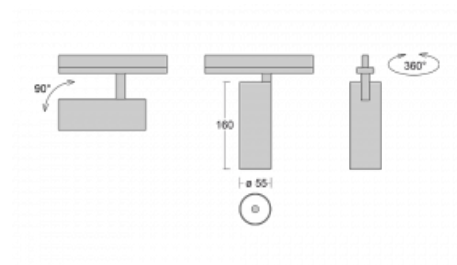

## Technical drawing

Type of installation	3 circuit track
Light distribution	Direct
Luminaire shape	Circular
Colour of the luminaires	Silver
Material	Aluminium
Lifetime	L80/B20 50 000 hours
Warranty	5 years
Description of luminaires	Luminaire 3 circuit track
Dimensions	ø 55 mm × 160 mm
Weight	0.5 kg
Light source	LED MODUL
DIR optical system	Reflector
Luminous flux*	1750 lm
Colour Temperature	4000 K cool white
Luminous efficacy	88 lm/W
MacAdam Light source	3
Colour rendering index	90
Beam angle	17°
UGR max. X=4H Y=8H, ρ=70,50,20	22.1