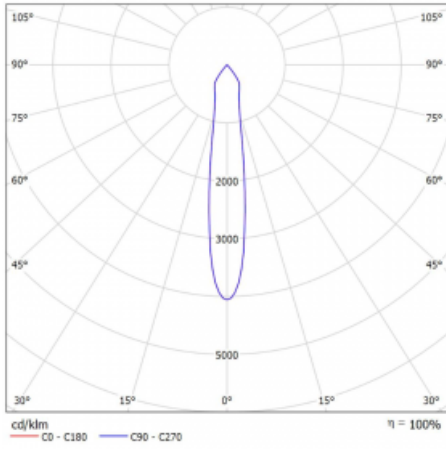

Curve

Luminaire power input* 20 W

Connection of the luminaires DALI

Electrical voltage 220-240V

Frequency 50/60Hz

☐ CE IP 20

*±10 %