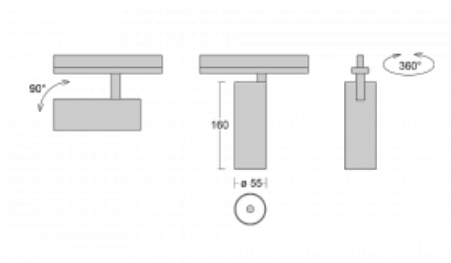

Technical drawing

Type of installation	3 circuit track
Light distribution	Direct
Luminaire shape	Circular
Colour of the luminaires	White
Material	Aluminium
Lifetime	L80/B20 50 000 hours
Warranty	5 years
Description of luminaires	Luminaire 3 circuit track
Dimensions	ø 55 mm × 160 mm
Weight	0.5 kg
Light source	LED MODUL
Type of optical system	Reflector
Luminous flux*	1650 lm
Colour Temperature	3000 K warm white
Luminous efficacy	83 lm/W
MacAdam Light source	3
Colour rendering index	90
Beam angle	17°
UGR max. X=4H Y=8H, ρ=70,50,20	21.9