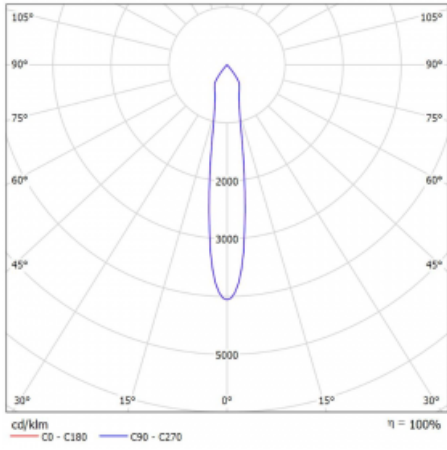

Curve

Luminaire power input* 20 W

Connection of the luminaires DALI

Electrical voltage 220-240V

Frequency 50/60Hz

☐ CE IP 20

*±10 %