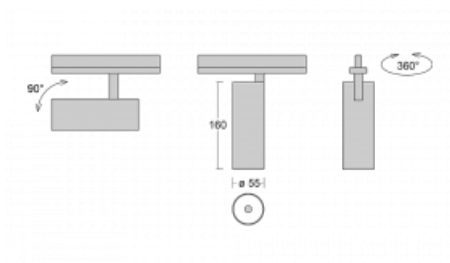

## Technical drawing

Type of installation	3 circuit track
Light distribution	Direct
Luminaire shape	Circular
Colour of the luminaires	Silver
Material	Aluminium
Lifetime	L80/B20 50 000 hours
Warranty	5 years
Description of luminaires	Luminaire 3 circuit track
Dimensions	ø 55 mm × 160 mm
Weight	0.5 kg
Light source	LED MODUL
DIR optical system	Reflector
Luminous flux*	1250 lm
Colour Temperature	4000 K cool white
Luminous efficacy	92 lm/W
MacAdam Light source	3
Colour rendering index	90
Beam angle	17°
UGR max. X=4H Y=8H, ρ=70,50,20	21