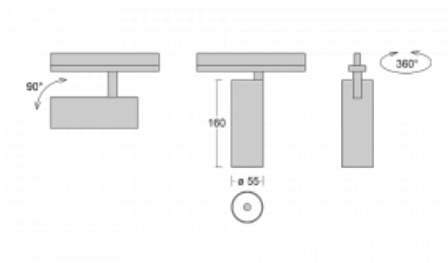

Luminaire

Vali55-T

178-600S-10GDE/940, B

If you are looking for a really decent looking cylindrical track luminaire of small dimensions with a high quality aluminium construction and good light parameters, there is not much to think about – Vali55-T will be just for you. You will use it mainly to illuminate smaller sales areas such as showcases or a specific product. Vali55-T can also illuminate art objects and in some cases they can also be used in households. The luminaires have been fitted with adapters for the 3-phase Global Track from Nordic Aluminium.

Technical drawing

Type of installation	3 circuit track
Light distribution	Direct
Luminaire shape	Circular
Colour of the luminaires	Black
Material	Aluminium
Lifetime	L80/B20 50 000 hours
Warranty	5 years
Description of luminaires	Luminaire 3 circuit track
Dimensions	ø 55 mm × 160 mm
Weight	0.5 kg
Light source	LED MODUL
Type of optical system	Reflector
Luminous flux*	1250 lm
Colour Temperature	4000 K cool white
Luminous efficacy	92 lm/W
MacAdam Light source	3
Colour rendering index	90
Beam angle	17°
UGR max. X=4H Y=8H, ρ=70,50,20	21