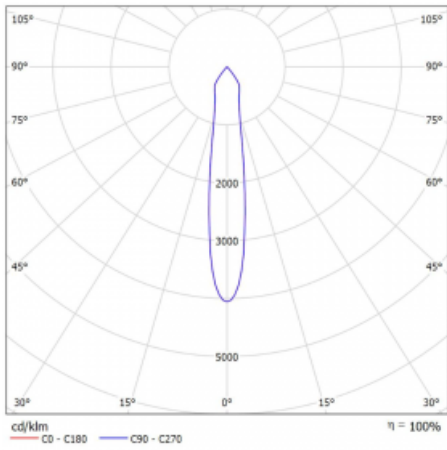

Curve

Luminaire power input* 13.6 W

Connection of the luminaires ON/OFF

Electrical voltage 220-240V

Frequency 50/60Hz

☐ CE IP 20

*±10 %