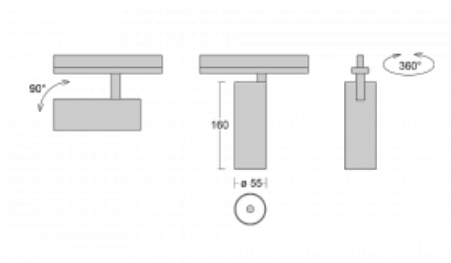

Technical drawing

Type of installation	3 circuit track
Light distribution	Direct
Luminaire shape	Circular
Colour of the luminaires	White
Material	Aluminium
Lifetime	L80/B20 50 000 hours
Warranty	5 years
Description of luminaires	Luminaire 3 circuit track
Dimensions	ø 55 mm × 160 mm
Weight	0.5 kg
Light source	LED MODUL
Type of optical system	Reflector
Luminous flux*	1200 lm
Colour Temperature	3000 K warm white
Luminous efficacy	88 lm/W
MacAdam Light source	3
Colour rendering index	90
Beam angle	17°
UGR max. X=4H Y=8H, ρ=70,50,20	20.8