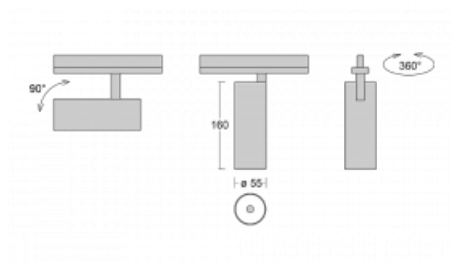

Technical drawing

Type of installation	3 circuit track
Light distribution	Direct
Luminaire shape	Circular
Colour of the luminaires	Silver
Material	Aluminium
Lifetime	L80/B20 50 000 hours
Warranty	5 years
Description of luminaires	Luminaire 3 circuit track
Dimensions	ø 55 mm × 160 mm
Weight	0.5 kg
Light source	LED MODUL
DIR optical system	Reflector
Luminous flux*	1200 lm
Colour Temperature	3000 K warm white
Luminous efficacy	88 lm/W
MacAdam Light source	3
Colour rendering index	90
Beam angle	17°
UGR max. X=4H Y=8H, ρ=70,50,20	20.8