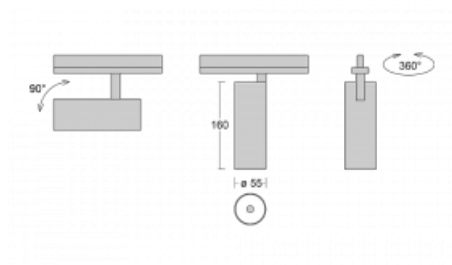

Technical drawing

Type of installation	3 circuit track
Light distribution	Direct
Luminaire shape	Circular
Colour of the luminaires	Silver
Material	Aluminium
Lifetime	L80/B20 50 000 hours
Warranty	5 years
Description of luminaires	Luminaire 3 circuit track
Dimensions	ø 55 mm × 160 mm
Weight	0.5 kg
Light source	LED MODUL
Type of optical system	Reflector
Luminous flux*	1200 lm
Colour Temperature	3000 K warm white
Luminous efficacy	88 lm/W
MacAdam Light source	3
Colour rendering index	90
Beam angle	17°
UGR max. X=4H Y=8H, ρ=70,50,20	20.8