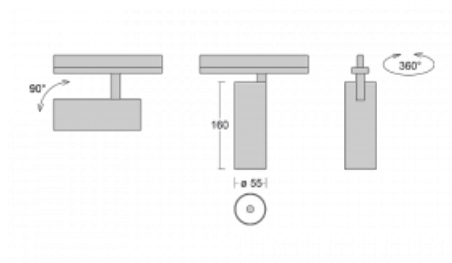

Technical drawing

Type of installation	3 circuit track
Light distribution	Direct
Luminaire shape	Circular
Colour of the luminaires	White
Material	Aluminium
Lifetime	L80/B20 50 000 hours
Warranty	5 years
Description of luminaires	Luminaire 3 circuit track
Dimensions	ø 55 mm × 160 mm
Weight	0.5 kg
Light source	LED MODUL
Type of optical system	Reflector
Luminous flux*	1250 lm
Colour Temperature	4000 K cool white
Luminous efficacy	92 lm/W
MacAdam Light source	3
Colour rendering index	90
Beam angle	17°
UGR max. X=4H Y=8H, ρ=70,50,20	21