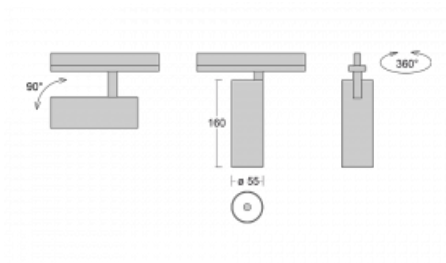

Luminaire

Vali55-T

178-600S-10GDD/940, S

If you are looking for a really decent looking cylindrical track luminaire of small dimensions with a high quality aluminium construction and good light parameters, there is not much to think about – Vali55-T will be just for you. You will use it mainly to illuminate smaller sales areas such as showcases or a specific product. Vali55-T can also illuminate art objects and in some cases they can also be used in households. The luminaires have been fitted with adapters for the 3-phase Global Track from Nordic Aluminium.

Technical drawing

Type of installation	3 circuit track
Light distribution	Direct
Luminaire shape	Circular
Colour of the luminaires	Silver
Material	Aluminium
Lifetime	L80/B20 50 000 hours
Warranty	5 years
Description of luminaires	Luminaire 3 circuit track
Dimensions	ø 55 mm × 160 mm
Weight	0.5 kg
Light source	LED MODUL
Type of optical system	Reflector
Luminous flux*	1250 lm
Colour Temperature	4000 K cool white
Luminous efficacy	92 lm/W
MacAdam Light source	3
Colour rendering index	90
Beam angle	17°
UGR max. X=4H Y=8H, ρ=70,50,20	21