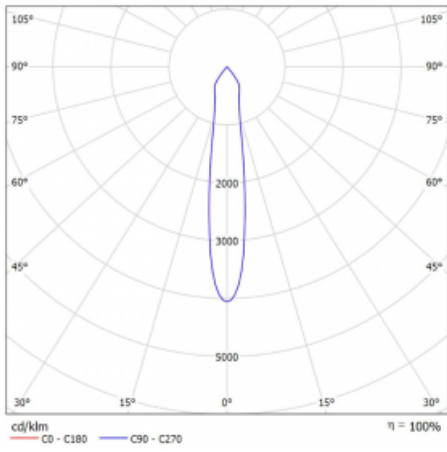

Curve

Luminaire power input* 13.6 W

Connection of the luminaires DALI

Electrical voltage 220-240V

Frequency 50/60Hz

☐ CE IP 20

*±10 %