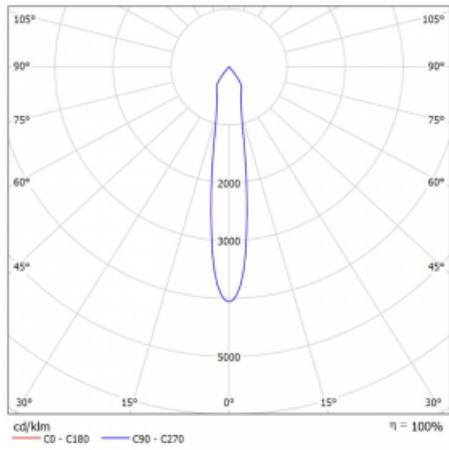

Technical drawing

Type of installation	3 circuit track
Light distribution	Direct
Luminaire shape	Circular
Colour of the luminaires	Silver
Material	Aluminium
Lifetime	L80/B20 50 000 hours
Warranty	5 years
Description of luminaires	Luminaire 3 circuit track
Dimensions	ø 55 mm × 160 mm
Weight	0.5 kg
Light source	LED MODUL
Type of optical system	Reflector
Luminous flux*	1200 lm
Colour Temperature	3000 K warm white
Luminous efficacy	88 lm/W
MacAdam Light source	3
Colour rendering index	90
Beam angle	17°
UGR max. X=4H Y=8H, ρ=70,50,20	20.8

Curve

Luminaire power input* 13.6 W

Connection of the luminaires DALI

Electrical voltage 220-240V

Frequency 50/60Hz

 **CE** IP 20

* $\pm 10\%$

Downloads