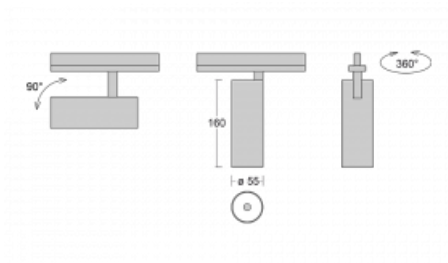

Luminaire

Vali55-T

178-600S-10GDD/930, S

If you are looking for a really decent looking cylindrical track luminaire of small dimensions with a high quality aluminium construction and good light parameters, there is not much to think about – Vali55-T will be just for you. You will use it mainly to illuminate smaller sales areas such as showcases or a specific product. Vali55-T can also illuminate art objects and in some cases they can also be used in households. The luminaires have been fitted with adapters for the 3-phase Global Track from Nordic Aluminium.

Technical drawing

Type of installation	3 circuit track
Light distribution	Direct
Luminaire shape	Circular
Colour of the luminaires	Silver
Material	Aluminium
Lifetime	L80/B20 50 000 hours
Warranty	5 years
Description of luminaires	Luminaire 3 circuit track
Dimensions	ø 55 mm × 160 mm
Weight	0.5 kg
Light source	LED MODUL
Type of optical system	Reflector
Luminous flux*	1200 lm
Colour Temperature	3000 K warm white
Luminous efficacy	88 lm/W
MacAdam Light source	3
Colour rendering index	90
Beam angle	17°
UGR max. X=4H Y=8H, ρ=70,50,20	20.8