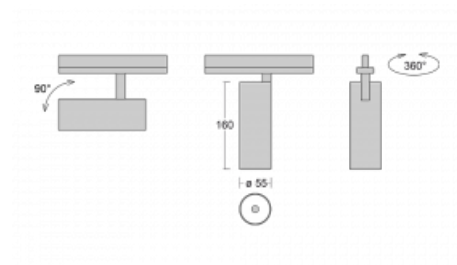

Luminaire

Vali55-T

178-600F-10GGE/940, W

If you are looking for a really decent looking cylindrical track luminaire of small dimensions with a high quality aluminium construction and good light parameters, there is not much to think about – Vali55-T will be just for you. You will use it mainly to illuminate smaller sales areas such as showcases or a specific product. Vali55-T can also illuminate art objects and in some cases they can also be used in households. The luminaires have been fitted with adapters for the 3-phase Global Track from Nordic Aluminium.

Technical drawing

Type of installation	3 circuit track
Light distribution	Direct
Luminaire shape	Circular
Colour of the luminaires	White
Material	Aluminium
Lifetime	L80/B20 50 000 hours
Warranty	5 years
Description of luminaires	Luminaire 3 circuit track
Dimensions	ø 55 mm × 160 mm
Weight	0.5 kg
Light source	LED MODUL
Type of optical system	Reflector
Luminous flux*	1750 lm
Colour Temperature	4000 K cool white
Luminous efficacy	88 lm/W
MacAdam Light source	3
Colour rendering index	90
Beam angle	45°
UGR max. X=4H Y=8H, ρ=70,50,20	22.8