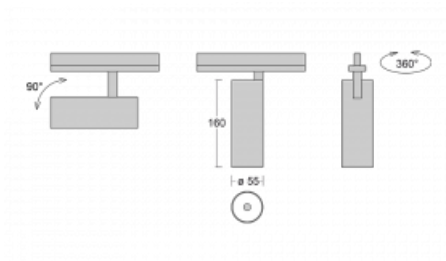

**Technical drawing**

Type of installation	3 circuit track
Light distribution	Direct
Luminaire shape	Circular
Colour of the luminaires	White
Material	Aluminium
Lifetime	L80/B20 50 000 hours
Warranty	5 years
Description of luminaires	Luminaire 3 circuit track
Dimensions	ø 55 mm × 160 mm
Weight	0.5 kg
Light source	LED MODUL
Type of optical system	Reflector
Luminous flux*	1650 lm
Colour Temperature	3000 K warm white
Luminous efficacy	83 lm/W
MacAdam Light source	3
Colour rendering index	90
Beam angle	45°
UGR max. X=4H Y=8H, ρ=70,50,20	22.6