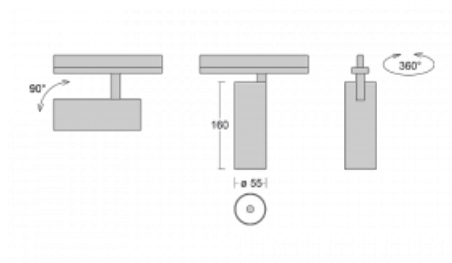

## Technical drawing

Type of installation	3 circuit track
Light distribution	Direct
Luminaire shape	Circular
Colour of the luminaires	White
Material	Aluminium
Lifetime	L80/B20 50 000 hours
Warranty	5 years
Description of luminaires	Luminaire 3 circuit track
Dimensions	ø 55 mm × 160 mm
Weight	0.5 kg
Light source	LED MODUL
Type of optical system	Reflector
Luminous flux*	1750 lm
Colour Temperature	4000 K cool white
Luminous efficacy	88 lm/W
MacAdam Light source	3
Colour rendering index	90
Beam angle	45°
UGR max. X=4H Y=8H, ρ=70,50,20	22.8