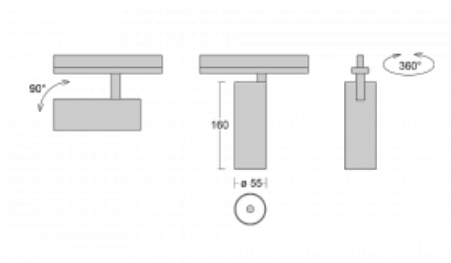

Technical drawing

Type of installation	3 circuit track
Light distribution	Direct
Luminaire shape	Circular
Colour of the luminaires	Black
Material	Aluminium
Lifetime	L80/B20 50 000 hours
Warranty	5 years
Description of luminaires	Luminaire 3 circuit track
Dimensions	ø 55 mm × 160 mm
Weight	0.5 kg
Light source	LED MODUL
Type of optical system	Reflector
Luminous flux*	1650 lm
Colour Temperature	3000 K warm white
Luminous efficacy	83 lm/W
MacAdam Light source	3
Colour rendering index	90
Beam angle	45°
UGR max. X=4H Y=8H, ρ=70,50,20	22.6