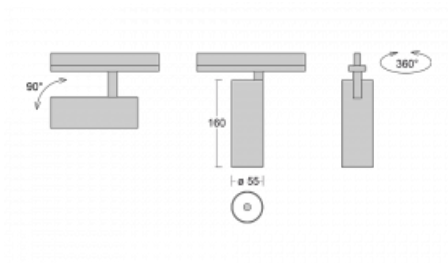

Luminaire

Vali55-T

178-600F-10GDE/940, W

If you are looking for a really decent looking cylindrical track luminaire of small dimensions with a high quality aluminium construction and good light parameters, there is not much to think about – Vali55-T will be just for you. You will use it mainly to illuminate smaller sales areas such as showcases or a specific product. Vali55-T can also illuminate art objects and in some cases they can also be used in households. The luminaires have been fitted with adapters for the 3-phase Global Track from Nordic Aluminium.

Technical drawing

Type of installation	3 circuit track
Light distribution	Direct
Luminaire shape	Circular
Colour of the luminaires	White
Material	Aluminium
Lifetime	L80/B20 50 000 hours
Warranty	5 years
Description of luminaires	Luminaire 3 circuit track
Dimensions	ø 55 mm × 160 mm
Weight	0.5 kg
Light source	LED MODUL
Type of optical system	Reflector
Luminous flux*	1250 lm
Colour Temperature	4000 K cool white
Luminous efficacy	92 lm/W
MacAdam Light source	3
Colour rendering index	90
Beam angle	45°
UGR max. X=4H Y=8H, ρ=70,50,20	21.7