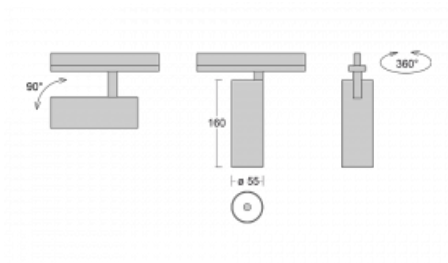

**Technical drawing**

Type of installation	3 circuit track
Light distribution	Direct
Luminaire shape	Circular
Colour of the luminaires	Black
Material	Aluminium
Lifetime	L80/B20 50 000 hours
Warranty	5 years
Description of luminaires	Luminaire 3 circuit track
Dimensions	ø 55 mm × 160 mm
Weight	0.5 kg
Light source	LED MODUL
Type of optical system	Reflector
Luminous flux*	1200 lm
Colour Temperature	3000 K warm white
Luminous efficacy	88 lm/W
MacAdam Light source	3
Colour rendering index	90
Beam angle	45°
UGR max. X=4H Y=8H, ρ=70,50,20	21.5