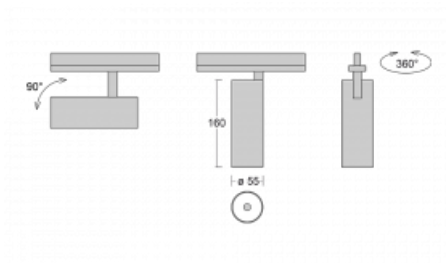

## Technical drawing

Type of installation	3 circuit track
Light distribution	Direct
Luminaire shape	Circular
Colour of the luminaires	Black
Material	Aluminium
Lifetime	L80/B20 50 000 hours
Warranty	5 years
Description of luminaires	Luminaire 3 circuit track
Dimensions	ø 55 mm × 160 mm
Weight	0.5 kg
Light source	LED MODUL
Type of optical system	Reflector
Luminous flux*	1250 lm
Colour Temperature	4000 K cool white
Luminous efficacy	92 lm/W
MacAdam Light source	3
Colour rendering index	90
Beam angle	45°
UGR max. X=4H Y=8H, ρ=70,50,20	21.7