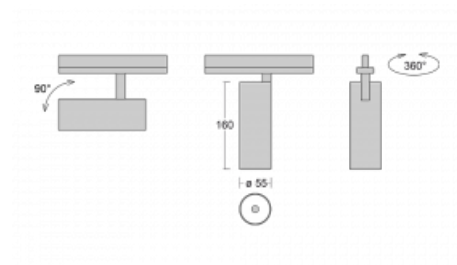

Luminaire

Vali55-T

178-600F-10GDD/940, B

If you are looking for a really decent looking cylindrical track luminaire of small dimensions with a high quality aluminium construction and good light parameters, there is not much to think about – Vali55-T will be just for you. You will use it mainly to illuminate smaller sales areas such as showcases or a specific product. Vali55-T can also illuminate art objects and in some cases they can also be used in households. The luminaires have been fitted with adapters for the 3-phase Global Track from Nordic Aluminium.

Technical drawing

Type of installation	3 circuit track
Light distribution	Direct
Luminaire shape	Circular
Colour of the luminaires	Black
Material	Aluminium
Lifetime	L80/B20 50 000 hours
Warranty	5 years
Description of luminaires	Luminaire 3 circuit track
Dimensions	ø 55 mm × 160 mm
Weight	0.5 kg
Light source	LED MODUL
DIR optical system	Reflector
Luminous flux*	1250 lm
Colour Temperature	4000 K cool white
Luminous efficacy	92 lm/W
MacAdam Light source	3
Colour rendering index	90
Beam angle	45°
UGR max. X=4H Y=8H, ρ=70,50,20	21.7