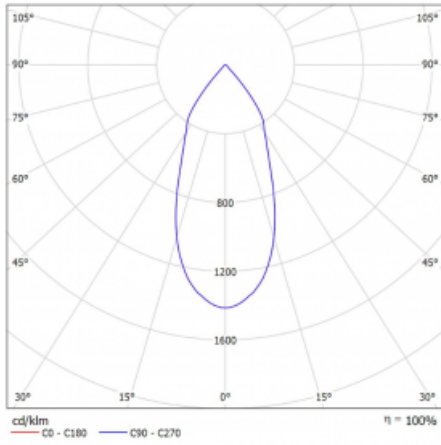

Curve

Luminaire power input* 13.6 W

Connection of the luminaires DALI

Electrical voltage 220-240V

Frequency 50/60Hz

CE IP 20

*±10 %