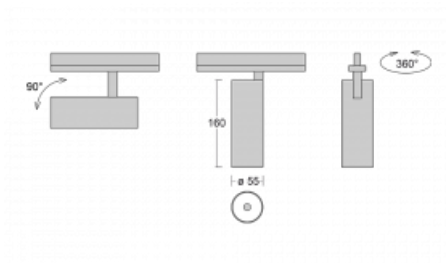

Luminaire

Vali55-T

178-600F-10GDD/930, S

If you are looking for a really decent looking cylindrical track luminaire of small dimensions with a high quality aluminium construction and good light parameters, there is not much to think about – Vali55-T will be just for you. You will use it mainly to illuminate smaller sales areas such as showcases or a specific product. Vali55-T can also illuminate art objects and in some cases they can also be used in households. The luminaires have been fitted with adapters for the 3-phase Global Track from Nordic Aluminium.

Technical drawing

Type of installation	3 circuit track
Light distribution	Direct
Luminaire shape	Circular
Colour of the luminaires	Silver
Material	Aluminium
Lifetime	L80/B20 50 000 hours
Warranty	5 years
Description of luminaires	Luminaire 3 circuit track
Dimensions	ø 55 mm × 160 mm
Weight	0.5 kg
Light source	LED MODUL
Type of optical system	Reflector
Luminous flux*	1200 lm
Colour Temperature	3000 K warm white
Luminous efficacy	88 lm/W
MacAdam Light source	3
Colour rendering index	90
Beam angle	45°
UGR max. X=4H Y=8H, ρ=70,50,20	21.5