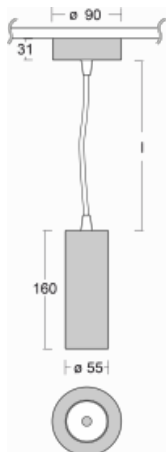

# Vali55

178-500W-10GDE/930, B

Its dimensions make the Vali55 luminaire the smallest cylindrical luminaire in our product range. The luminaires feature 4 types of reflectors with various angles of luminosity, thanks to which it also provides a large variability of light outputs. Vali55 has a very subtle minimalist shape, so it fits into a lot of interiors, where it always looks discreet and unobtrusive. The Luminaire comes in a surface, pendant or semi-recessed version, which greatly increases their versatility of use. All of this makes them suitable for commercial premises, bars or hotels or even residential buildings.

## Technical drawing

Type of installation	Suspended
Light distribution	Direct
Luminaire shape	Circular
Colour of the luminaires	Black
Material	Aluminium
Lifetime	L80/B20 50 000 hours
Warranty	5 years
Description of luminaires	Luminaire suspended
item description	Black ceiling cup and cable
Dimensions	ø 55 mm × 180 mm
Weight	0.64 kg
Light source	LED MODUL
DIR optical system	Reflector
Luminous flux*	1200 lm
Colour Temperature	3000 K warm white
Luminous efficacy	88 lm/W
MacAdam Light source	3
Colour rendering index	90
Beam angle	68°