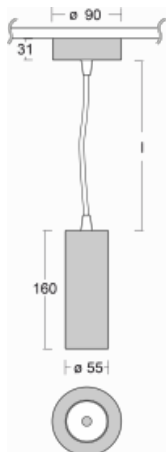

Luminaire

Vali55

178-500U-10GDE/940, B

Its dimensions make the Vali55 luminaire the smallest cylindrical luminaire in our product range. The luminaires feature 4 types of reflectors with various angles of luminosity, thanks to which it also provides a large variability of light outputs. Vali55 has a very subtle minimalist shape, so it fits into a lot of interiors, where it always looks discreet and unobtrusive. The Luminaire comes in a surface, pendant or semi-recessed version, which greatly increases their versatility of use. All of this makes them suitable for commercial premises, bars or hotels or even residential buildings.

Technical drawing

Type of installation	Suspended
Light distribution	Direct
Luminaire shape	Circular
Colour of the luminaires	Black
Material	Aluminium
Lifetime	L80/B20 50 000 hours
Warranty	5 years
Description of luminaires	Luminaire suspended
item description	Black ceiling cup and cable
Dimensions	ø 55 mm × 180 mm
Weight	0.68 kg
Light source	LED MODUL
DIR optical system	Reflector
Luminous flux*	1250 lm
Colour Temperature	4000 K cool white
Luminous efficacy	92 lm/W
MacAdam Light source	3
Colour rendering index	90
Beam angle	27°

Luminaire power input*	13.6 W
Connection of the luminaires	ON/OFF
Electrical voltage	220-240V
Frequency	50/60Hz

  IP 20

*±10 %

Downloads

Installation instructions

Photos