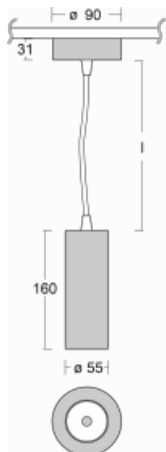

Luminaire

Vali55

178-500U-10GDE/930, B

Its dimensions make the Vali55 luminaire the smallest cylindrical luminaire in our product range. The luminaires feature 4 types of reflectors with various angles of luminosity, thanks to which it also provides a large variability of light outputs. Vali55 has a very subtle minimalist shape, so it fits into a lot of interiors, where it always looks discreet and unobtrusive. The Luminaire comes in a surface, pendant or semi-recessed version, which greatly increases their versatility of use. All of this makes them suitable for commercial premises, bars or hotels or even residential buildings.

Technical drawing

Type of installation	Suspended
Light distribution	Direct
Luminaire shape	Circular
Colour of the luminaires	Black
Material	Aluminium
Lifetime	L80/B20 50 000 hours
Warranty	5 years
Description of luminaires	Luminaire suspended
item description	Black ceiling cup and cable
Dimensions	ø 55 mm × 180 mm
Weight	0.65 kg
Light source	LED MODUL
DIR optical system	Reflector
Luminous flux*	1200 lm
Colour Temperature	3000 K warm white
Luminous efficacy	88 lm/W
MacAdam Light source	3
Colour rendering index	90
Beam angle	27°

Luminaire power input*	13.6 W
Connection of the luminaires	ON/OFF
Electrical voltage	220-240V
Frequency	50/60Hz

  IP 20

*±10 %

Downloads

Installation instructions

Photos