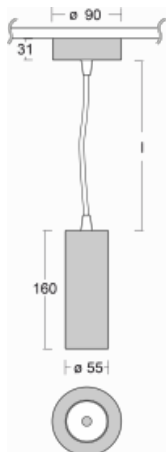

# Vali55

178-500S-10GDE/940, W

Its dimensions make the Vali55 luminaire the smallest cylindrical luminaire in our product range. The luminaires feature 4 types of reflectors with various angles of luminosity, thanks to which it also provides a large variability of light outputs. Vali55 has a very subtle minimalist shape, so it fits into a lot of interiors, where it always looks discreet and unobtrusive. The Luminaire comes in a surface, pendant or semi-recessed version, which greatly increases their versatility of use. All of this makes them suitable for commercial premises, bars or hotels or even residential buildings.

## Technical drawing

Type of installation	Suspended
Light distribution	Direct
Luminaire shape	Circular
Colour of the luminaires	White
Material	Aluminium
Lifetime	L80/B20 50 000 hours
Warranty	5 years
Description of luminaires	Luminaire suspended
item description	White ceiling cup and cable
Dimensions	ø 55 mm × 180 mm
Light source	LED MODUL
DIR optical system	Reflector
Luminous flux*	1250 lm
Colour Temperature	4000 K cool white
Luminous efficacy	92 lm/W
MacAdam Light source	3
Colour rendering index	90
Beam angle	17°