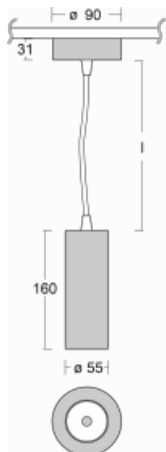

Luminaire

Vali55

178-500S-10GDE/940, B

Its dimensions make the Vali55 luminaire the smallest cylindrical luminaire in our product range. The luminaires feature 4 types of reflectors with various angles of luminosity, thanks to which it also provides a large variability of light outputs. Vali55 has a very subtle minimalist shape, so it fits into a lot of interiors, where it always looks discreet and unobtrusive. The Luminaire comes in a surface, pendant or semi-recessed version, which greatly increases their versatility of use. All of this makes them suitable for commercial premises, bars or hotels or even residential buildings.

Technical drawing

Type of installation	Suspended
Light distribution	Direct
Luminaire shape	Circular
Colour of the luminaires	Black
Material	Aluminium
Lifetime	L80/B20 50 000 hours
Warranty	5 years
Description of luminaires	Luminaire suspended
item description	Black ceiling cup and cable
Dimensions	ø 55 mm × 180 mm
Light source	LED MODUL
DIR optical system	Reflector
Luminous flux*	1250 lm
Colour Temperature	4000 K cool white
Luminous efficacy	92 lm/W
MacAdam Light source	3
Colour rendering index	90
Beam angle	17°

Luminaire power input*	13.6 W
Connection of the luminaires	ON/OFF
Electrical voltage	220-240V
Frequency	50/60Hz

  IP 20

*±10 %

Downloads

Installation instructions

Photos