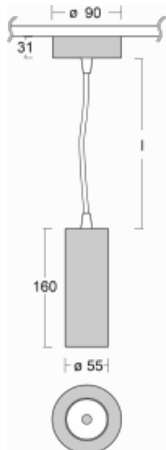

Luminaire

Vali55

178-500S-10GDE/930, B

Its dimensions make the Vali55 luminaire the smallest cylindrical luminaire in our product range. The luminaires feature 4 types of reflectors with various angles of luminosity, thanks to which it also provides a large variability of light outputs. Vali55 has a very subtle minimalist shape, so it fits into a lot of interiors, where it always looks discreet and unobtrusive. The Luminaire comes in a surface, pendant or semi-recessed version, which greatly increases their versatility of use. All of this makes them suitable for commercial premises, bars or hotels or even residential buildings.

Technical drawing

Type of installation	Suspended
Light distribution	Direct
Luminaire shape	Circular
Colour of the luminaires	Black
Material	Aluminium
Lifetime	L80/B20 50 000 hours
Warranty	5 years
Description of luminaires	Luminaire suspended
item description	Black ceiling cup and cable
Dimensions	ø 55 mm × 180 mm
Light source	LED MODUL
DIR optical system	Reflector
Luminous flux*	1200 lm
Colour Temperature	3000 K warm white
Luminous efficacy	88 lm/W
MacAdam Light source	3
Colour rendering index	90
Beam angle	17°

Luminaire power input*	13.6 W
Connection of the luminaires	ON/OFF
Electrical voltage	220-240V
Frequency	50/60Hz

  IP 20

*±10 %

Downloads

Installation instructions

Photos