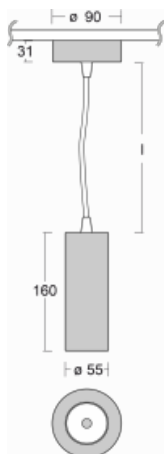

# Vali55

178-500F-10GDE/940, B

Its dimensions make the Vali55 luminaire the smallest cylindrical luminaire in our product range. The luminaires feature 4 types of reflectors with various angles of luminosity, thanks to which it also provides a large variability of light outputs. Vali55 has a very subtle minimalist shape, so it fits into a lot of interiors, where it always looks discreet and unobtrusive. The Luminaire comes in a surface, pendant or semi-recessed version, which greatly increases their versatility of use. All of this makes them suitable for commercial premises, bars or hotels or even residential buildings.

## Technical drawing

Type of installation	Suspended
Light distribution	Direct
Luminaire shape	Circular
Colour of the luminaires	Black
Material	Aluminium
Lifetime	L80/B20 50 000 hours
Warranty	5 years
Description of luminaires	Luminaire suspended
item description	Black ceiling cup and cable
Dimensions	ø 55 mm × 180 mm
Weight	0.64 kg
Light source	LED MODUL
DIR optical system	Reflector
Luminous flux*	1250 lm
Colour Temperature	4000 K cool white
Luminous efficacy	92 lm/W
MacAdam Light source	3
Colour rendering index	90
Beam angle	45°