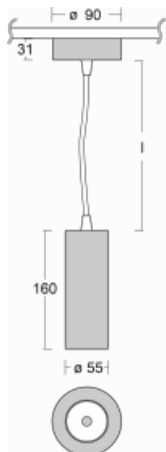

# Vali55

178-500F-10GDE/930, W

Its dimensions make the Vali55 luminaire the smallest cylindrical luminaire in our product range. The luminaires feature 4 types of reflectors with various angles of luminosity, thanks to which it also provides a large variability of light outputs. Vali55 has a very subtle minimalist shape, so it fits into a lot of interiors, where it always looks discreet and unobtrusive. The Luminaire comes in a surface, pendant or semi-recessed version, which greatly increases their versatility of use. All of this makes them suitable for commercial premises, bars or hotels or even residential buildings.

## Technical drawing

Type of installation	Suspended
Light distribution	Direct
Luminaire shape	Circular
Colour of the luminaires	White
Material	Aluminium
Lifetime	L80/B20 50 000 hours
Warranty	5 years
Description of luminaires	Luminaire suspended
item description	White ceiling cup and cable
Dimensions	ø 55 mm × 180 mm
Light source	LED MODUL
DIR optical system	Reflector
Luminous flux*	1200 lm
Colour Temperature	3000 K warm white
Luminous efficacy	88 lm/W
MacAdam Light source	3
Colour rendering index	90
Beam angle	45°