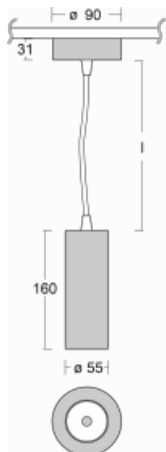

Luminaire

Vali55

178-500F-10GDE/930, B

Its dimensions make the Vali55 luminaire the smallest cylindrical luminaire in our product range. The luminaires feature 4 types of reflectors with various angles of luminosity, thanks to which it also provides a large variability of light outputs. Vali55 has a very subtle minimalist shape, so it fits into a lot of interiors, where it always looks discreet and unobtrusive. The Luminaire comes in a surface, pendant or semi-recessed version, which greatly increases their versatility of use. All of this makes them suitable for commercial premises, bars or hotels or even residential buildings.

Technical drawing

Type of installation	Suspended
Light distribution	Direct
Luminaire shape	Circular
Colour of the luminaires	Black
Material	Aluminium
Lifetime	L80/B20 50 000 hours
Warranty	5 years
Description of luminaires	Luminaire suspended
item description	Black ceiling cup and cable
Dimensions	ø 55 mm × 180 mm
Light source	LED MODUL
DIR optical system	Reflector
Luminous flux*	1200 lm
Colour Temperature	3000 K warm white
Luminous efficacy	88 lm/W
MacAdam Light source	3
Colour rendering index	90
Beam angle	45°

Luminaire power input*	13.6 W
Connection of the luminaires	ON/OFF
Electrical voltage	220-240V
Frequency	50/60Hz

  IP 20

*±10 %

Downloads

Installation instructions

Photos