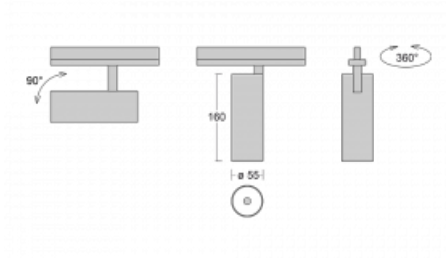

# Vali55

178-100W-10GGE/940, W

Its dimensions make the Vali55 luminaire the smallest cylindrical luminaire in our product range. The luminaires feature 4 types of reflectors with various angles of luminosity, thanks to which it also provides a large variability of light outputs. Vali55 has a very subtle minimalist shape, so it fits into a lot of interiors, where it always looks discreet and unobtrusive. The Luminaire comes in a surface, pendant or semi-recessed version, which greatly increases their versatility of use. All of this makes them suitable for commercial premises, bars or hotels or even residential buildings.

## Technical drawing

Type of installation	Recessed
Light distribution	Direct
Luminaire shape	Circular
Colour of the luminaires	White
Material	Aluminium
Lifetime	L80/B20 50 000 hours
Warranty	5 years
Description of luminaires	Luminaire semi-recessed
Dimensions	ø 55 mm × 160 mm
Weight	0.6 kg
Light source	LED MODUL
Type of optical system	Reflector
Luminous flux*	1750 lm
Colour Temperature	4000 K cool white
Luminous efficacy	88 lm/W
MacAdam Light source	3
Colour rendering index	90
Beam angle	68°