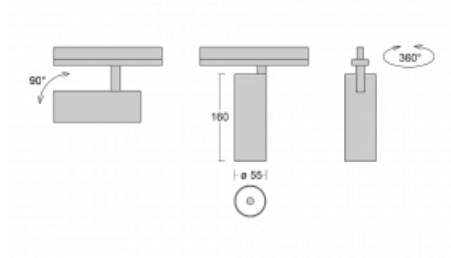

# Vali55

178-100W-10GGE/930, W

Its dimensions make the Vali55 luminaire the smallest cylindrical luminaire in our product range. The luminaires feature 4 types of reflectors with various angles of luminosity, thanks to which it also provides a large variability of light outputs. Vali55 has a very subtle minimalist shape, so it fits into a lot of interiors, where it always looks discreet and unobtrusive. The Luminaire comes in a surface, pendant or semi-recessed version, which greatly increases their versatility of use. All of this makes them suitable for commercial premises, bars or hotels or even residential buildings.

## Technical drawing

Type of installation	Recessed
Light distribution	Direct
Luminaire shape	Circular
Colour of the luminaires	White
Material	Aluminium
Lifetime	L80/B20 50 000 hours
Warranty	5 years
Description of luminaires	Luminaire semi-recessed
Dimensions	ø 55 mm × 160 mm
Light source	LED MODUL
Type of optical system	Reflector
Luminous flux*	1650 lm
Colour Temperature	3000 K warm white
Luminous efficacy	83 lm/W
MacAdam Light source	3
Colour rendering index	90
Beam angle	68°