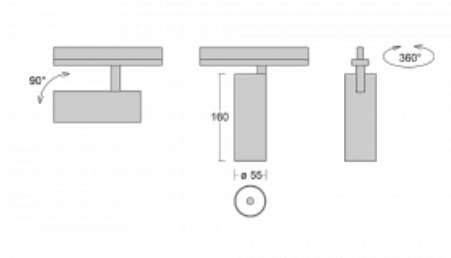

# Vali55

178-100W-10GGE/930, S

Its dimensions make the Vali55 luminaire the smallest cylindrical luminaire in our product range. The luminaires feature 4 types of reflectors with various angles of luminosity, thanks to which it also provides a large variability of light outputs. Vali55 has a very subtle minimalist shape, so it fits into a lot of interiors, where it always looks discreet and unobtrusive. The Luminaire comes in a surface, pendant or semi-recessed version, which greatly increases their versatility of use. All of this makes them suitable for commercial premises, bars or hotels or even residential buildings.

## Technical drawing

Type of installation	Recessed
Light distribution	Direct
Luminaire shape	Circular
Colour of the luminaires	Silver
Material	Aluminium
Lifetime	L80/B20 50 000 hours
Warranty	5 years
Description of luminaires	Luminaire semi-recessed
Dimensions	ø 55 mm × 160 mm
Light source	LED MODUL
Type of optical system	Reflector
Luminous flux*	1650 lm
Colour Temperature	3000 K warm white
Luminous efficacy	83 lm/W
MacAdam Light source	3
Colour rendering index	90
Beam angle	68°