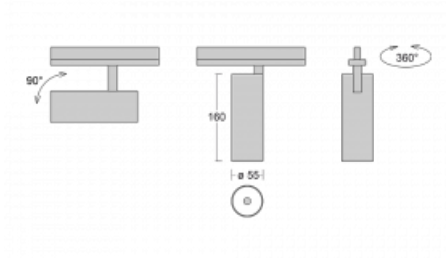

Luminaire

Vali55

178-100W-10GGE/930, B

Its dimensions make the Vali55 luminaire the smallest cylindrical luminaire in our product range. The luminaires feature 4 types of reflectors with various angles of luminosity, thanks to which it also provides a large variability of light outputs. Vali55 has a very subtle minimalist shape, so it fits into a lot of interiors, where it always looks discreet and unobtrusive. The Luminaire comes in a surface, pendant or semi-recessed version, which greatly increases their versatility of use. All of this makes them suitable for commercial premises, bars or hotels or even residential buildings.

Technical drawing

Type of installation	Recessed
Light distribution	Direct
Luminaire shape	Circular
Colour of the luminaires	Black
Material	Aluminium
Lifetime	L80/B20 50 000 hours
Warranty	5 years
Description of luminaires	Luminaire semi-recessed
Dimensions	ø 55 mm × 160 mm
Light source	LED MODUL
Type of optical system	Reflector
Luminous flux*	1650 lm
Colour Temperature	3000 K warm white
Luminous efficacy	83 lm/W
MacAdam Light source	3
Colour rendering index	90
Beam angle	68°