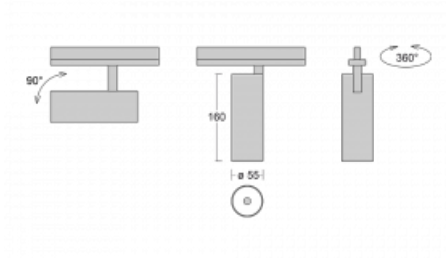

Luminaire

Vali55

178-100W-10GGD/940, W

Its dimensions make the Vali55 luminaire the smallest cylindrical luminaire in our product range. The luminaires feature 4 types of reflectors with various angles of luminosity, thanks to which it also provides a large variability of light outputs. Vali55 has a very subtle minimalist shape, so it fits into a lot of interiors, where it always looks discreet and unobtrusive. The Luminaire comes in a surface, pendant or semi-recessed version, which greatly increases their versatility of use. All of this makes them suitable for commercial premises, bars or hotels or even residential buildings.

Technical drawing

Type of installation	Recessed
Light distribution	Direct
Luminaire shape	Circular
Colour of the luminaires	White
Material	Aluminium
Lifetime	L80/B20 50 000 hours
Warranty	5 years
Description of luminaires	Luminaire semi-recessed
Dimensions	ø 55 mm × 160 mm
Light source	LED MODUL
Type of optical system	Reflector
Luminous flux*	1750 lm
Colour Temperature	4000 K cool white
Luminous efficacy	88 lm/W
MacAdam Light source	3
Colour rendering index	90
Beam angle	68°