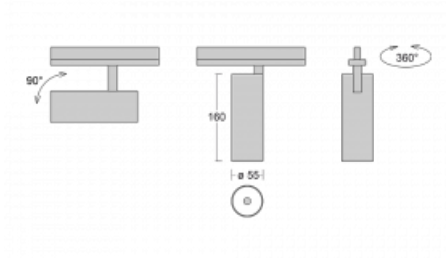

Luminaire

Vali55

178-100W-10GGD/940, S

Its dimensions make the Vali55 luminaire the smallest cylindrical luminaire in our product range. The luminaires feature 4 types of reflectors with various angles of luminosity, thanks to which it also provides a large variability of light outputs. Vali55 has a very subtle minimalist shape, so it fits into a lot of interiors, where it always looks discreet and unobtrusive. The Luminaire comes in a surface, pendant or semi-recessed version, which greatly increases their versatility of use. All of this makes them suitable for commercial premises, bars or hotels or even residential buildings.

Technical drawing

Type of installation	Recessed
Light distribution	Direct
Luminaire shape	Circular
Colour of the luminaires	Silver
Material	Aluminium
Lifetime	L80/B20 50 000 hours
Warranty	5 years
Description of luminaires	Luminaire semi-recessed
Dimensions	ø 55 mm × 160 mm
Light source	LED MODUL
Type of optical system	Reflector
Luminous flux*	1750 lm
Colour Temperature	4000 K cool white
Luminous efficacy	88 lm/W
MacAdam Light source	3
Colour rendering index	90
Beam angle	68°